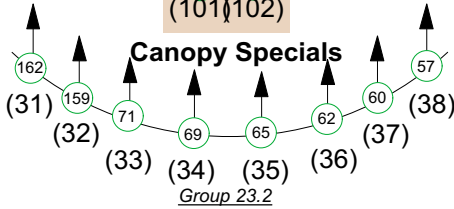

Chan Centre Concert Hall Magic Sheet

Red Violin LED House Patch

September 2016

Specials

Group 22 - Back
Group 23 - Specials

US Catwalk Specials

Group 22 - (41 - 58)
Group 22.1 19deg
Group 22.2 10deg

Canopy Specials

Group 23.3
Cat Sides Specials

Group 23.3
Cat Sides Specials

Cove Specials

Group 23.1
Top Rail

Balcony Front
Group 23.4

Low Spot
(18) (39)

Group 23 - (21 - 38 + 39)
Group 23.1 Cove
Group 23.2 Canopy
Group 23.3 Sides
Group 23.4 Low Front