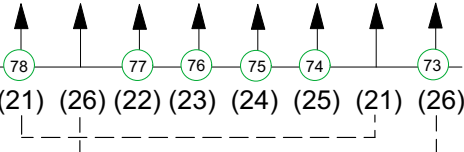

Chan Centre Concert Hall Magic Sheet

Red Violin LED House Patch

September 2016

Specials

Group 22 - Back
Group 23 - Specials

US Catwalk Specials

Group 22 - (41 - 58)
Group 22.1 19deg
Group 22.2 10deg

Canopy Specials

Group 23.3
Cat Sides Specials

Group 23.3
Cat Sides Specials

Cove Specials

Group 23.1
Top Rail

Balcony Front
Group 23.4

Low Spot
(18) (39)

Group 23 - (21 - 38 + 39)
Group 23.1 Cove
Group 23.2 Canopy
Group 23.3 Sides
Group 23.4 Low Front