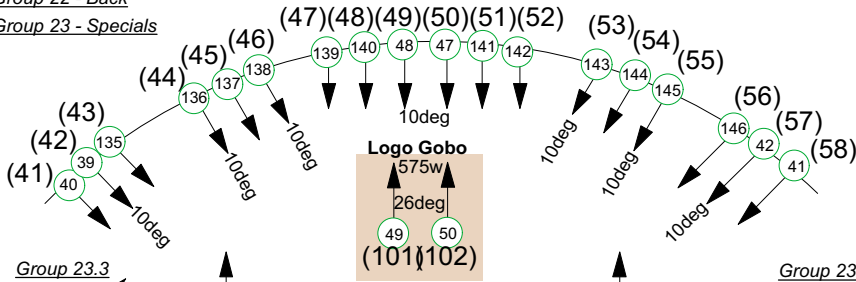

Chan Centre Concert Hall Magic Sheet

Red Violin LED House Patch

September 2016

Specials

Group 22 - Back
Group 23 - Specials

US Catwalk Specials

Group 22 - (41 - 58)
Group 22.1 19deg
Group 22.2 10deg

Canopy Specials

Group 23.3
Cat Sides Specials

Group 23.3
Cat Sides Specials

Cove Specials

Group 23.1
Top Rail

Balcony Front
Group 23.4

Low Spot
(18) (39)

Group 23 - (21 - 38 + 39)
Group 23.1 Cove
Group 23.2 Canopy
Group 23.3 Sides
Group 23.4 Low Front