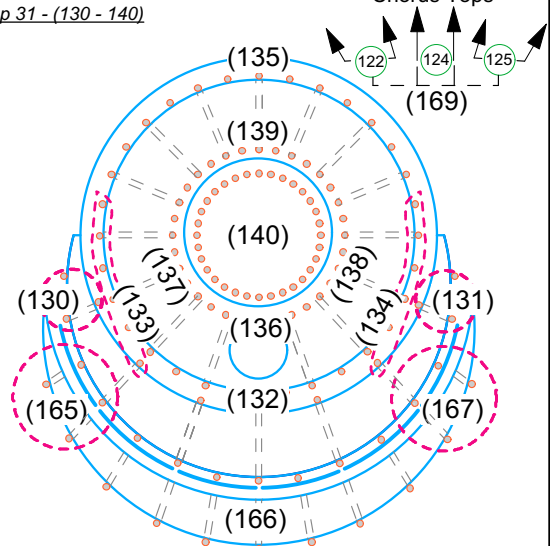

Ctrl Power (299) (53)

Blue Pars (med) R68

Group 10 - Tips (81 - 88) Group 25 - Colours (61 - 68 + 71 - 73)

House Lights

Group 30 - (161 - 168)

Organ & Choir Loft
Choir Loft
Fresnels
(168) (169)

Orchestra (164)

Outer-most ceiling (180)
Not typically used

Upper Balcony (161)
Dress Circle (162)
Parterre Pots (163)

Canopy Concert Lighting

Group 31 - (130 - 140)

1Kw Rama Fresnels
Chorus Tops

Various Lights

Chans 91 - 100 @ dims 1 - 10.
Chans 79, 80 @ dims 11, 12.