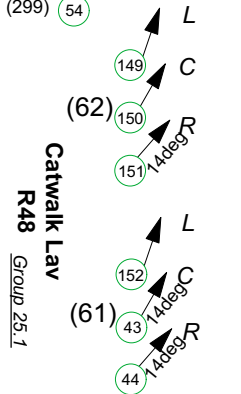

Chan Centre Concert Hall Magic Sheet

Red Violin LED House Patch

September 2016

Specials

Group 22 - Back
Group 23 - Specials

US Catwalk Specials

Group 22 - (41 - 58)
Group 22.1 19deg
Group 22.2 10deg

Canopy Specials

Group 23.3
Cat Sides Specials

Group 23.3
Cat Sides Specials

Cove Specials

Group 23.1
Top Rail

Balcony Front
Group 23.4

Low Spot
(18) (39)

Group 23 - (21 - 38 + 39)
Group 23.1 Cove
Group 23.2 Canopy
Group 23.3 Sides
Group 23.4 Low Front

Apron & Front Lights

Group 21

Up Stage S4s
R132

Canopy

Mid Stage S4s
R132

Canopy

Balcony Front
Group 21.4

Cove Bottom Rail

Group 21 - (1 - 14)
Group 21.1 Apron
Group 21.2 MidStage
Group 21.3 Upstage
21.4 Low Front

Colours

Group 13 Left

Group 25.4

Group 14 Right

Group 10 all ColorSource4 Tips

Group 10 all ColorSource4 Tips

Ctrl Power (299) (54)

Ctrl Power (299) (53)

Blue Pars (med) R68

Group 10 - Tips (81 - 88) Group 25 - Colours (61 - 68 + 71 - 73)

House Lights

Group 30 - (161 - 168)

Organ & Choir Loft
Choir Loft
Fresnels
(168) (169)

Orchestra (164)

Outer-most ceiling (180)
Not typically used

Upper Balcony (161)
Dress Circle (162)
Parterre Pots (163)

Canopy Concert Lighting

Group 31 - (130 - 140)

1Kw Rama Fresnels
Chorus Tops

Various Lights

Chans 91 - 100 @ dims 1 - 10.
Chans 79, 80 @ dims 11, 12.

Works

- Pit Works.....(151)
- Backstage.....(152)
- Catwalk.....(153)
- FOH Cove.....(154)

Running Lights

- Pit.....(156)
- Stage.....(157)
- Clip Lights.....(158)
- Under Choir Loft.....(159)
- Catwalk.....(160)
- Aisle Lights.....(179)
  (All Channels Parked at full)

Decor

- Balcony Sconces.....(171)
- Column Sconces.....(172)
- Canopy Glitter.....(173)
- String Up Lights.....(174)
- Light Locks.....(178)
- Sound Op Lx.....(176)