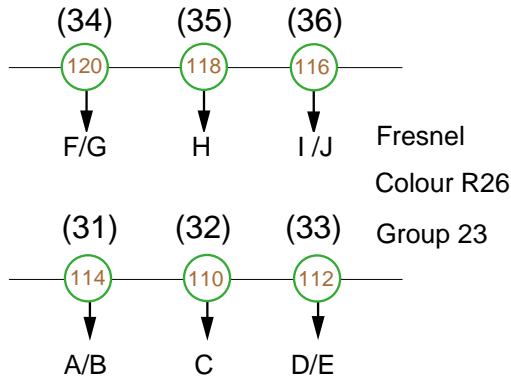

# Telus Theatre Opus Magic Sheet

DATE:  
Sept 2011

Lx Designer: \_\_\_\_\_

**Cool Top Light**

**Warm Top Light**

**Cyc**

I-Cue Channel number if patched: (19, 20)  
 I-Cue address: 2/261 - 264, 2/265-268  
 Iris address: 2/301, 2/302

**Specials**

**Front Light**

Top Pipe / Bottom Bottom / Top Pipe

**Tips**

Group 24

**House Lights:**

Glitter bulbs: 173, 174  
 Tower Pot Lights: 176  
 Tower Sconces: 179

MS Pot Lights: 177  
 DS Par Top Wash: 175

**Work Lights:**

Floods: 181 - 184  
 Fluorescents: 185 - 188

Lx Lock White: 190  
 Snd Op Lx: 191

**Running Lights:**

Altman's: 193, 194  
 Catwalk: 196  
 Lx Lock Blue: 199

Pit: 197  
 Aisle Lts: 200