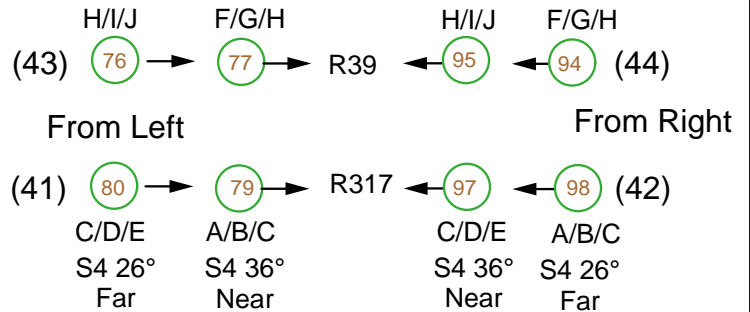

Tips

Group 24

House Lights:

Glitter bulbs: 173, 174
Tower Pot Lights: 176
Tower Sconces: 179

MS Pot Lights: 177
DS Par Top Wash: 175

Work Lights:

Floods: 181 - 184
Fluorescents: 185 - 188

Lx Lock White: 190
Snd Op Lx: 191

Running Lights:

Altman's: 193, 194
Catwalk: 196
Lx Lock Blue: 199

Pit: 197
Aisle Lts: 200