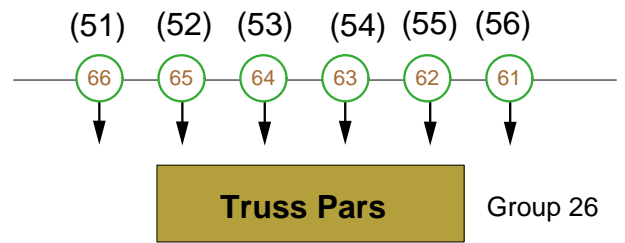

# Telus Theatre Opus Magic Sheet

DATE:  
Sept 2011

Lx Designer: \_\_\_\_\_

**Cool Top Light**

**Warm Top Light**

**Cyc**

I-Cue Channel number if patched: (19, 20)  
 I-Cue address: 2/261 - 264, 2/265-268  
 Iris address: 2/301, 2/302

**Specials**

**Front Light**

Top Pipe / Bottom Bottom / Top Pipe

**Tips**

Group 24

**House Lights:**

Glitter bulbs: 173, 174  
 Tower Pot Lights: 176  
 Tower Sconces: 179

MS Pot Lights: 177  
 DS Par Top Wash: 175