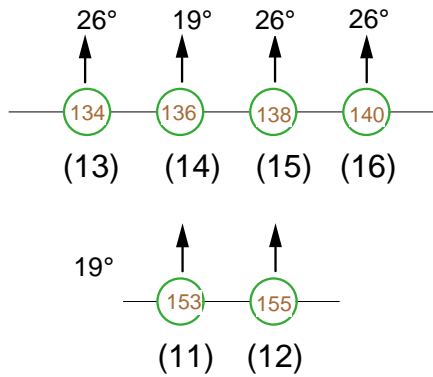

# Telus Theatre Opus Magic Sheet

DATE:  
Sept 2011

Lx Designer: \_\_\_\_\_

**Cool Top Light**

**Warm Top Light**

**Cyc**

I-Cue Channel number if patched: (19, 20)  
 I-Cue address: 2/261 - 264, 2/265-268  
 Iris address: 2/301, 2/302

**Specials**

**Front Light**

Top Pipe / Bottom Bottom / Top Pipe

**Tips**

Group 24

**House Lights:**

Glitter bulbs: 173, 174  
 Tower Pot Lights: 176  
 Tower Sconces: 179

MS Pot Lights: 177  
 DS Par Top Wash: 175

**Work Lights:**

Floods: 181 - 184  
 Fluorescents: 185 - 188

Lx Lock White: 190  
 Snd Op Lx: 191

**Running Lights:**

Altman's: 193, 194  
 Catwalk: 196  
 Lx Lock Blue: 199

Pit: 197  
 Aisle Lts: 200