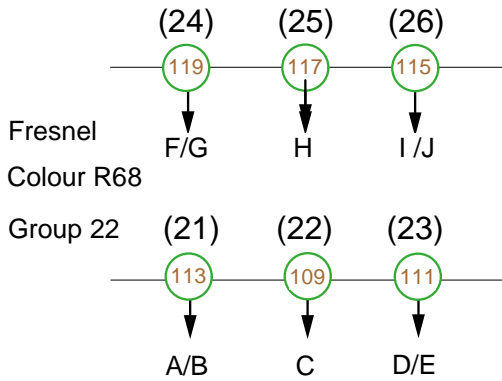

# Telus Theatre Opus Magic Sheet

DATE:  
Sept 2011

Lx Designer: \_\_\_\_\_

**Cool Top Light**

**Warm Top Light**

**Cyc**

I-Cue Channel number if patched: (19, 20)  
 I-Cue address: 2/261 - 264, 2/265-268  
 Iris address: 2/301, 2/302

**Specials**

**Front Light**

Top Pipe / Bottom Bottom / Top Pipe

**Tips**

Group 24

**House Lights:**

Glitter bulbs: 173, 174  
 Tower Pot Lights: 176  
 Tower Sconces: 179

MS Pot Lights: 177  
 DS Par Top Wash: 175

**Work Lights:**

Floods: 181 - 184  
 Fluorescents: 185 - 188

Lx Lock White: 190  
 Snd Op Lx: 191

**Running Lights:**

Altman's: 193, 194  
 Catwalk: 196  
 Lx Lock Blue: 199

Pit: 197  
 Aisle Lts: 200