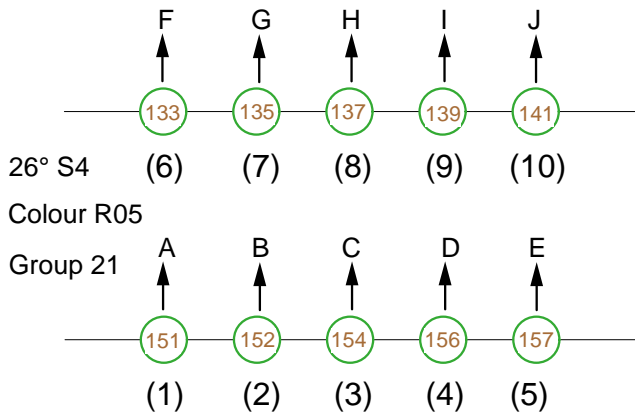

# Telus Theatre Opus Magic Sheet

DATE:  
Sept 2011

Lx Designer: \_\_\_\_\_

**Cool Top Light**

**Warm Top Light**

**Cyc**

I-Cue Channel number if patched: (19, 20)  
 I-Cue address: 2/261 - 264, 2/265-268  
 Iris address: 2/301, 2/302

**Specials**

**Front Light**

Top Pipe / Bottom Bottom / Top Pipe

**Tips**

Group 24

**House Lights:**

Glitter bulbs: 173, 174  
 Tower Pot Lights: 176  
 Tower Sconces: 179

MS Pot Lights: 177  
 DS Par Top Wash: 175

**Work Lights:**

Floods: 181 - 184  
 Fluorescents: 185 - 188

Lx Lock White: 190  
 Snd Op Lx: 191

**Running Lights:**

Altman's: 193, 194  
 Catwalk: 196  
 Lx Lock Blue: 199

Pit: 197  
 Aisle Lts: 200