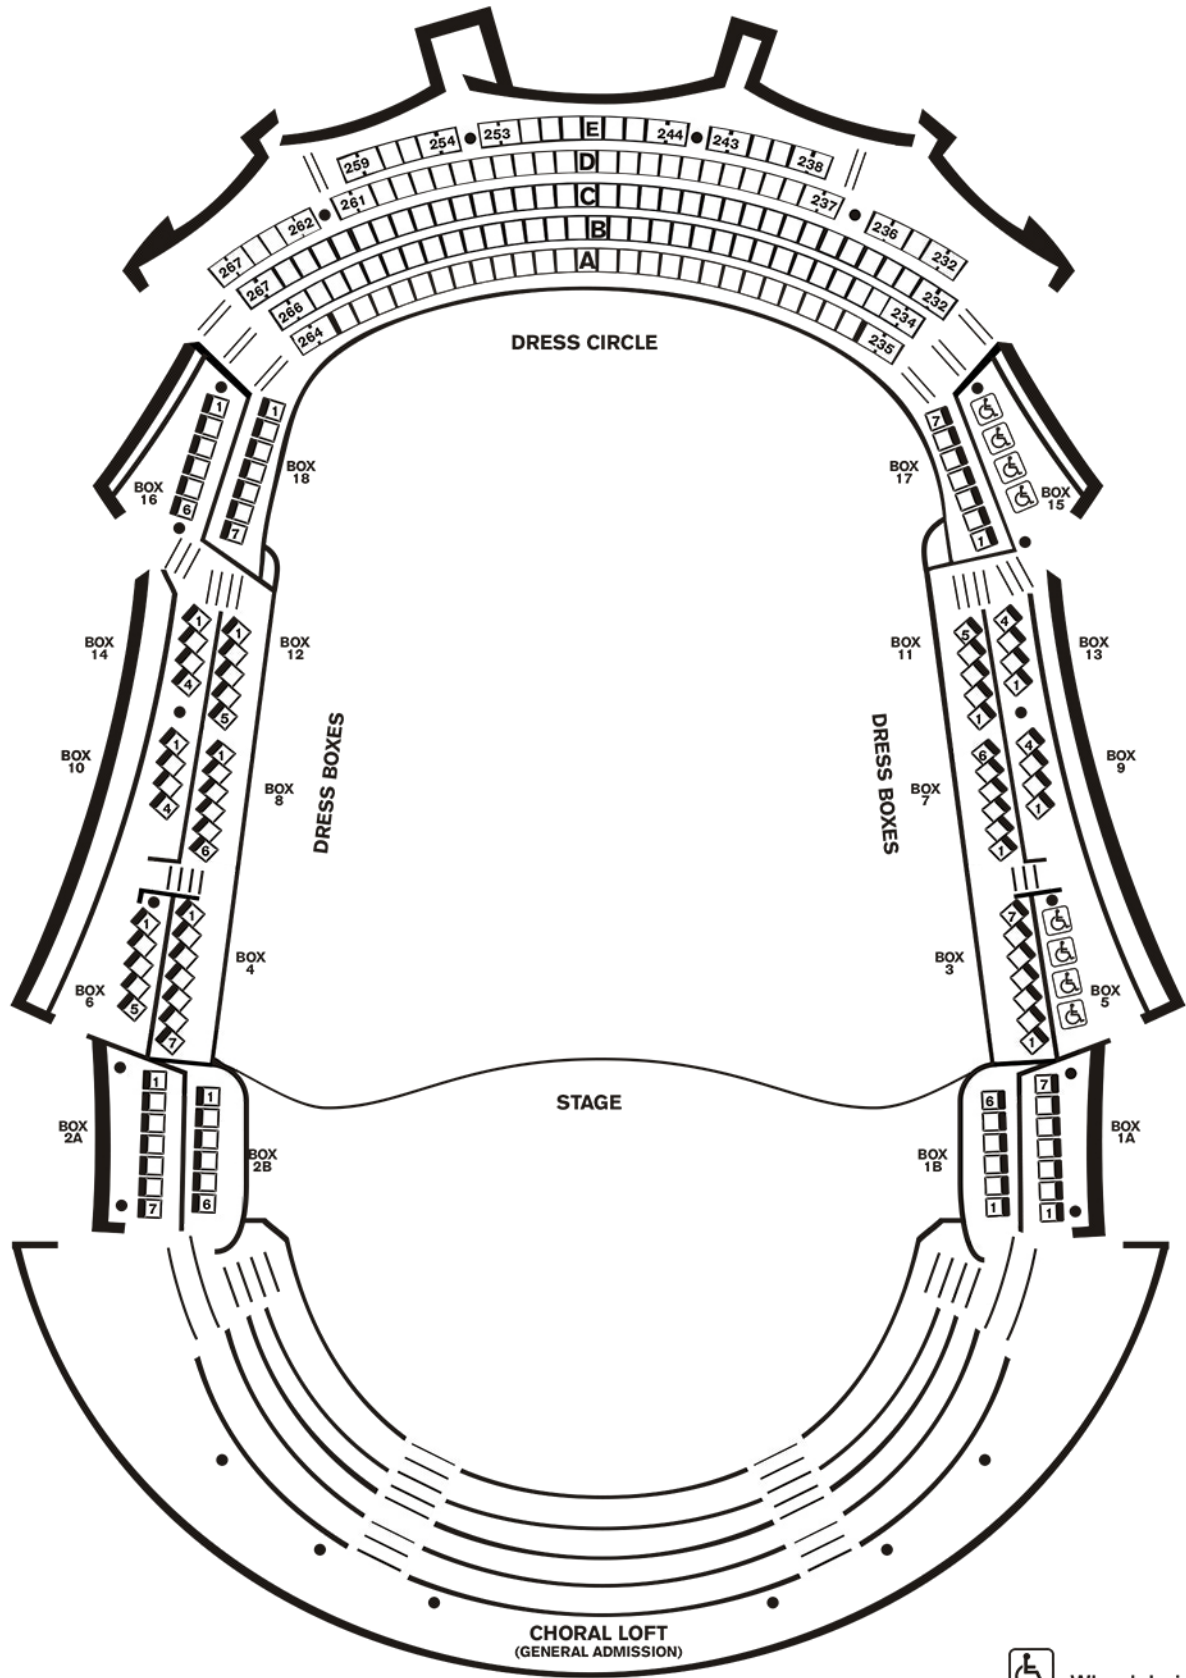

 Wheelchair Locations

Chan Centre for the Performing Arts at UBC  
 6265 Crescent Road Vancouver, B.C. Canada V6T 1Z1  
 tel: 604.822.9197 fax: 604.822.1606  
 email: chan.centre@ubc.ca web: www.chancentre.com