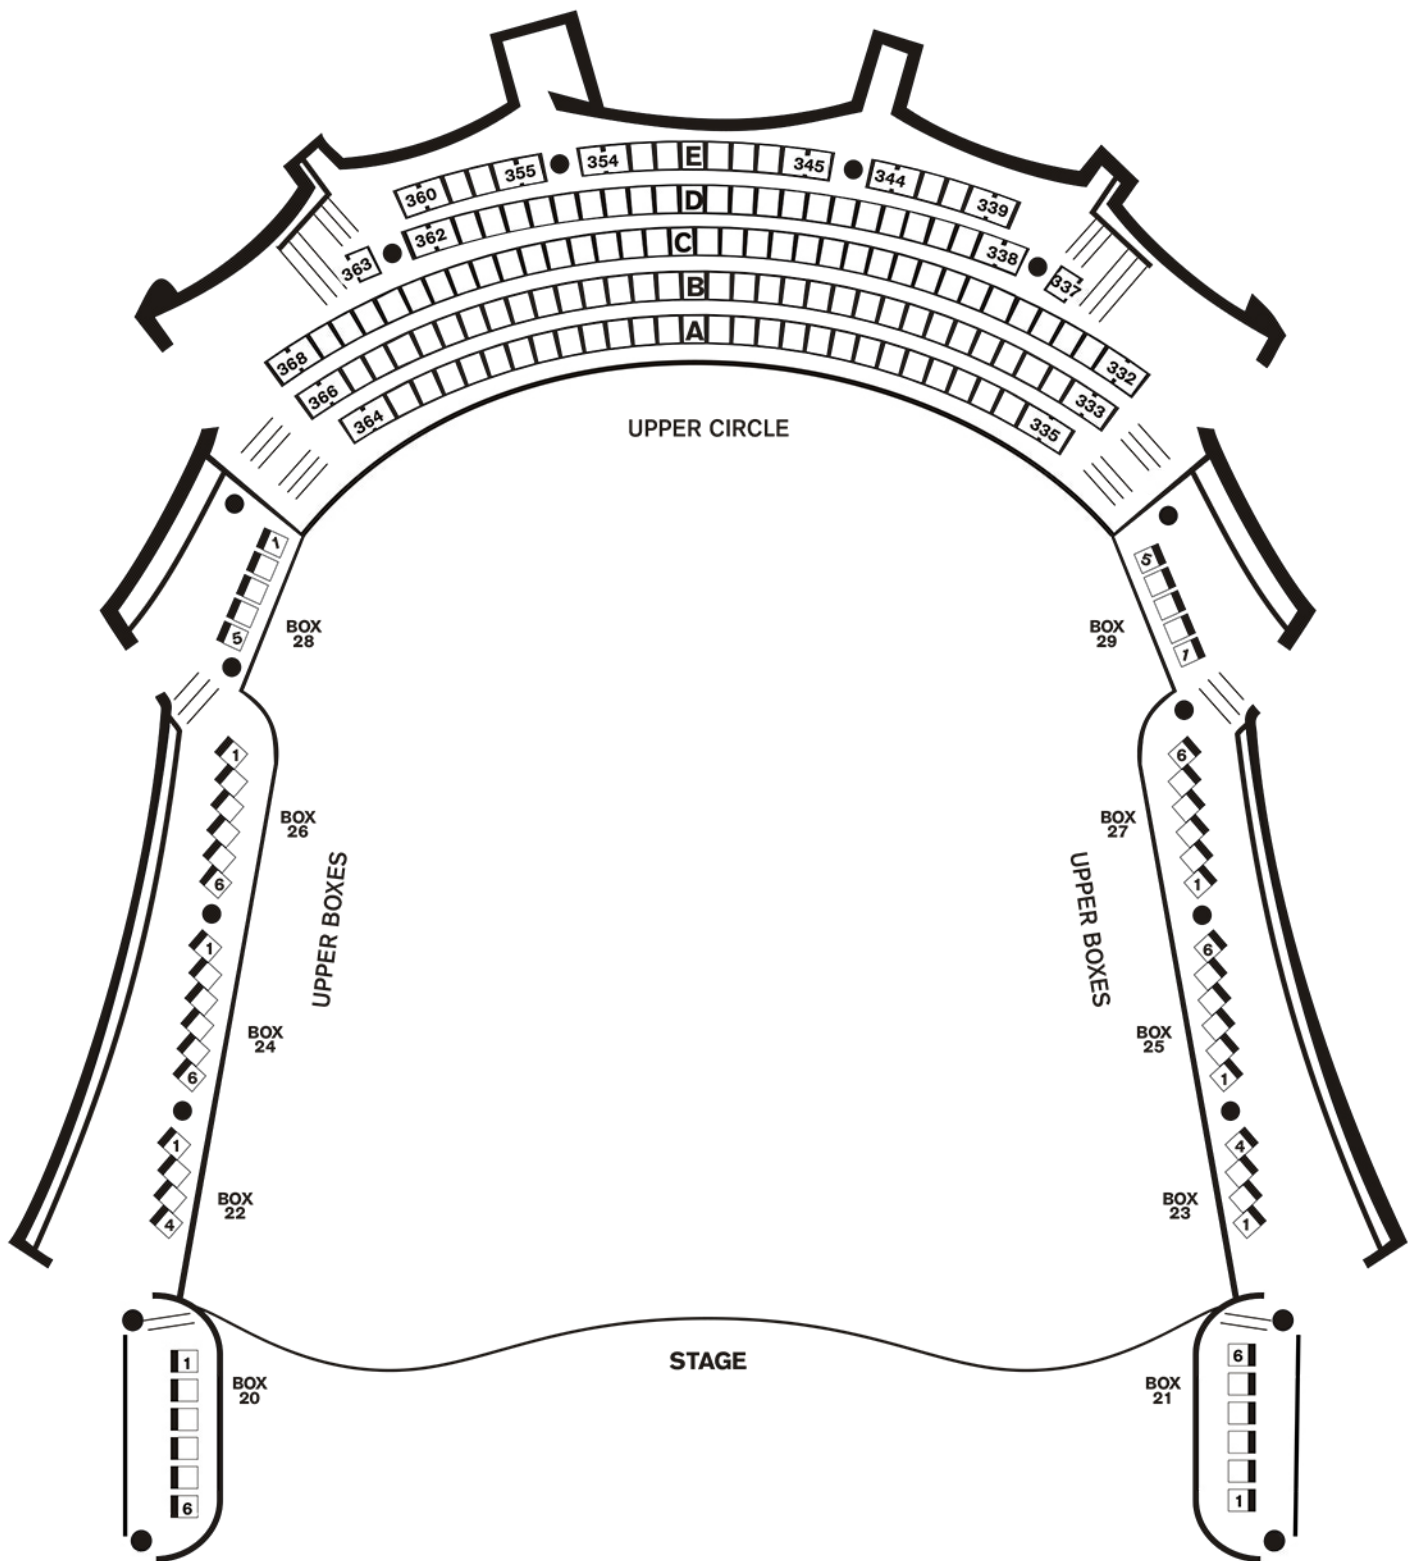

Chan Centre for the Performing Arts at UBC
6265 Crescent Road Vancouver, B.C. Canada V6T 1Z1
tel: 604.822.9197 fax: 604.822.1606
email: chan.centre@ubc.ca web: www.chancentre.com