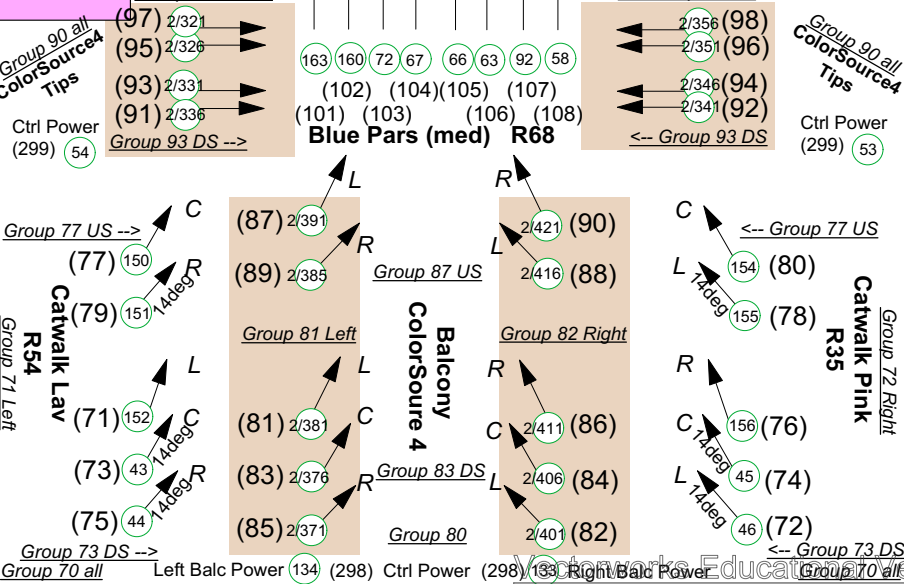

Balcony Front

10deg Low Spot (18) (27)

House Lights

Group 161 - (161 - 168)

Apron & Front Lights

Group 10 - (1 - 14)
Group 11 - (1 - 6)
Group 12 - (7 - 10)
Group 13 - (11 - 14)

Group 111 (111) (27) 36deg L R
Group 113 (113) (33) (114) 36deg L R
Group 110 (110) (131) 26deg R L
Group 110 (110) (34) (113) 26deg R L
Pine Branches 2 Group 110 Leaf Blobs

Balcony Gobo Tips

Canopy Concert Lighting

Group 141 - (141-151)

Colours

Various Lights

Chans 121 - 130 @ dims 1 - 10.
Chans 132, 133 @ dims 11, 12.

Works

- Pit Works.....(136)
- Backstage.....(137)
- Catwalk.....(138)
- FOH Cove.....(139)