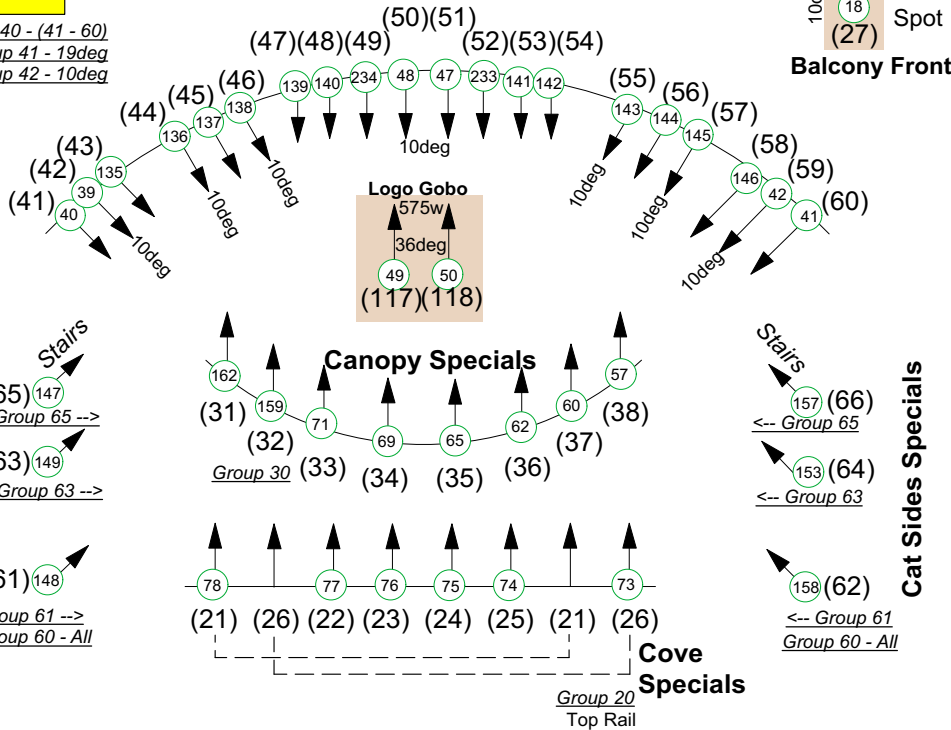

Chan Centre Concert Hall Magic Sheet La La Land House Patch

September 2017

Specials

Group 40 - (41 - 60)
Group 41 - 19deg
Group 42 - 10deg

US Catwalk Specials

Cat Sides Specials

Group 65 -->
Group 63 -->
Group 61 -->
Group 60 - All

Balcony Front

10deg Low Spot (18) (27)

House Lights

Group 161 - (161 - 168)

Apron & Front Lights

Group 10 - (1 - 14)
Group 11 - (1 - 6)
Group 12 - (7 - 10)
Group 13 - (11 - 14)

Group 111 (111) (27) 36deg L R
Group 113 (113) (33) (114) 36deg L R
Group 110 (110) (131) 26deg R L
Group 110 (110) (34) (113) 26deg R L
Pine Branches 2 Group 110 Leaf Blobs

Balcony Gobo Tips

Canopy Concert Lighting

Group 141 - (141-151)

Colours

Various Lights

Chans 121 - 130 @ dims 1 - 10.
Chans 132, 133 @ dims 11, 12.

Works

- Pit Works.....(136)
- Backstage.....(137)
- Catwalk.....(138)
- FOH Cove.....(139)