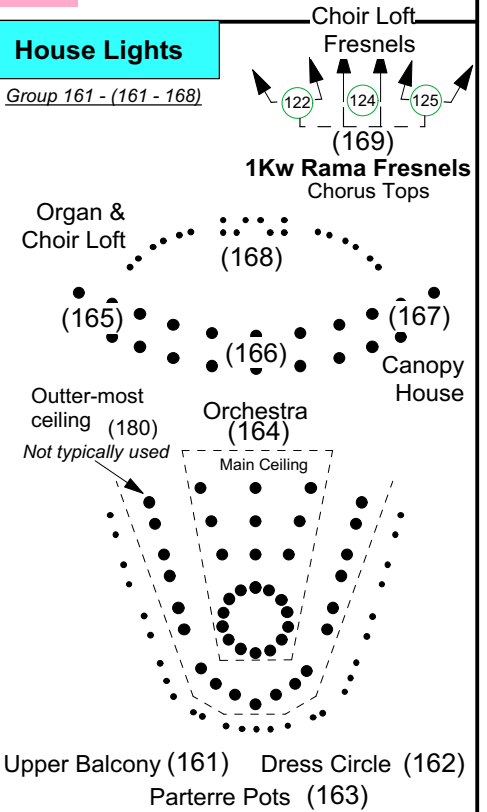

Chan Centre Concert Hall Magic Sheet La La Land House Patch

September 2017

Specials

Group 40 - (41 - 60)
Group 41 - 19deg
Group 42 - 10deg

US Catwalk Specials

Cat Sides Specials

Group 65 -->
Group 63 -->
Group 61 -->
Group 60 - All

Balcony Front

10deg Low Spot (18) (27)

House Lights

Group 161 - (161 - 168)

Apron & Front Lights

Group 10 - (1 - 14)
Group 11 - (1 - 6)
Group 12 - (7 - 10)
Group 13 - (11 - 14)

Group 111 (111) (27) 36deg L R
Group 113 (113) (33) (114) 36deg L R
Group 110 (110) (131) 26deg R L
Group 110 (110) (34) (113) 26deg R L
Pine Branches 2 Group 110 Leaf Blobs

Balcony Gobo Tips

Canopy Concert Lighting

Group 141 - (141-151)

Colours

Various Lights

Chans 121 - 130 @ dims 1 - 10.
Chans 132, 133 @ dims 11, 12.

Works

- Pit Works.....(136)
- Backstage.....(137)
- Catwalk.....(138)
- FOH Cove.....(139)