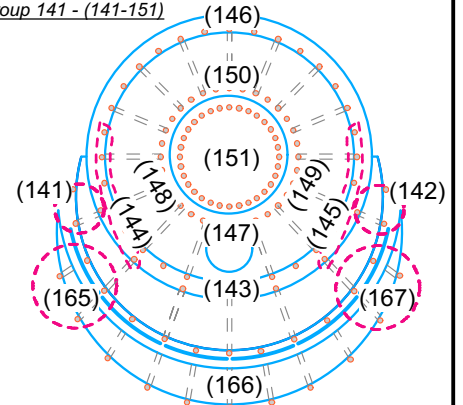

Balcony Gobo Tips

Canopy Concert Lighting

Group 141 - (141-151)