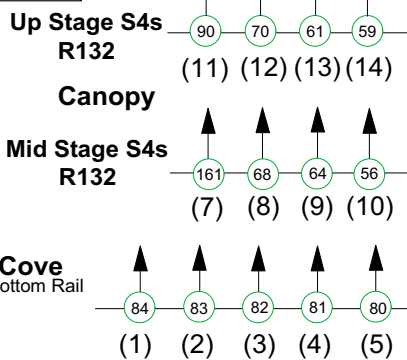

Chan Centre Concert Hall Magic Sheet La La Land House Patch

September 2017

Specials

Group 40 - (41 - 60)
Group 41 - 19deg
Group 42 - 10deg

US Catwalk Specials

Cat Sides Specials

Group 65 -->
Group 63 -->
Group 61 -->
Group 60 - All

Balcony Front

10deg Low Spot (18) (27)

House Lights

Group 161 - (161 - 168)

Apron & Front Lights

Group 10 - (1 - 14)
Group 11 - (1 - 6)
Group 12 - (7 - 10)
Group 13 - (11 - 14)

Group 111 (111) (27) 36deg L R
Group 113 (113) (33) (114) 36deg L R
Group 110 (110) (131) 26deg R L
Group 110 (110) (34) (113) 26deg R L
Pine Branches 2 Group 110 Leaf Blobs

Balcony Gobo Tips

Canopy Concert Lighting

Group 141 - (141-151)

Colours

Various Lights

Chans 121 - 130 @ dims 1 - 10.
Chans 132, 133 @ dims 11, 12.

Works

- Pit Works.....(136)
- Backstage.....(137)
- Catwalk.....(138)
- FOH Cove.....(139)