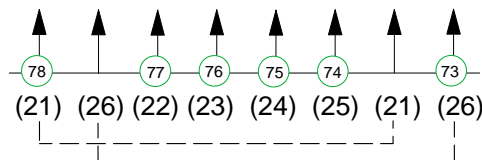

Chan Centre Concert Hall Magic Sheet

Red Violin Patch - House Patch

September 1, 2012

Specials

Group 22 - Back
Group 23 - Specials

US Catwalk Specials

Group 22 - (41 - 58)
Group 22.1 19deg
Group 22.2 10deg

Canopy Specials

Group 23.3

Cove Specials

Group 23.1
Top Rail

Group 23 - (21 - 38)
Group 23.1 Cove
Group 23.2 Canopy
Group 23.3 Sides

House Lights

Group 30 - (161 - 168)

Apron & Front Lights

Group 21