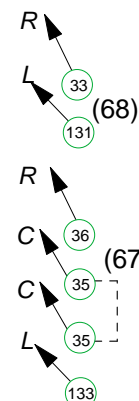

Chan Centre Concert Hall Magic Sheet

Red Violin Patch - House Patch

September 1, 2012

Specials

Group 22 - Back
Group 23 - Specials

US Catwalk Specials

Group 22 - (41 - 58)
Group 22.1 19deg
Group 22.2 10deg

Canopy Specials

Group 23.3

Cove Specials

Group 23.1
Top Rail

Group 23 - (21 - 38)
Group 23.1 Cove
Group 23.2 Canopy
Group 23.3 Sides

House Lights

Group 30 - (161 - 168)

Apron & Front Lights

Group 21

Up Stage S4s R132

Canopy

Mid Stage S4s R132

Canopy

Cove Bottom Rail

Group 21 - (1 - 14)
Group 21.1 Apron
Group 21.2 MidStage
Group 21.3 Upstage

Colours

Par 64 NS
Centre Tips
Group 24

Par 64 NS
Center Tips
Group 24

Balcony Blue R80

Balcony Front

Group 24 - (81 - 84) - Tips
Group 25 - Colours
(61 - 69 + 71-73)

Various Lights

Channels 91 - 100 patched to dimmers 1 - 10 on the Floor.

Works

- Pit Works.....(151)
- Backstage.....(152)
- Catwalk.....(153)
- FOH Cove.....(154)