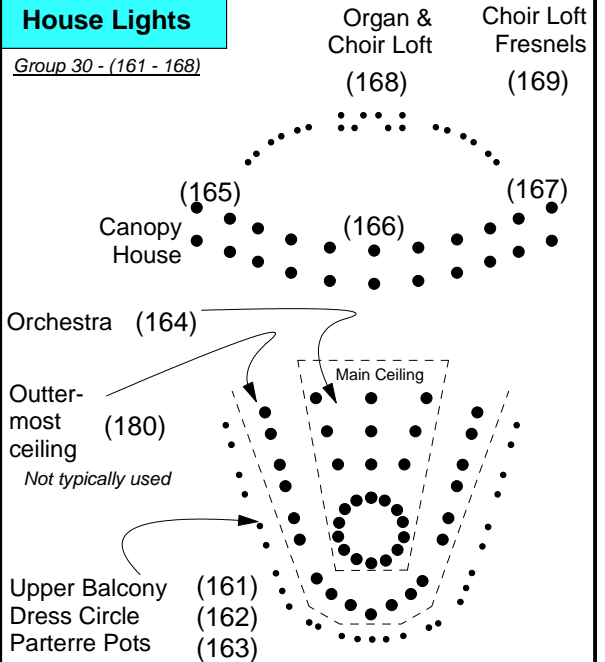

Chan Centre Concert Hall Magic Sheet

Red Violin Patch - House Patch

September 1, 2012

Specials

Group 22 - Back
Group 23 - Specials

US Catwalk Specials

Group 22 - (41 - 58)
Group 22.1 19deg
Group 22.2 10deg

Canopy Specials

Group 23.3

Cove Specials

Group 23.1
Top Rail

Group 23 - (21 - 38)
Group 23.1 Cove
Group 23.2 Canopy
Group 23.3 Sides

House Lights

Group 30 - (161 - 168)

Apron & Front Lights

Group 21

Up Stage S4s R132

Canopy

Mid Stage S4s R132

Canopy

Cove Bottom Rail

Group 21 - (1 - 14)
Group 21.1 Apron
Group 21.2 MidStage
Group 21.3 Upstage

Colours

Par 64 NS
Centre Tips
Group 24