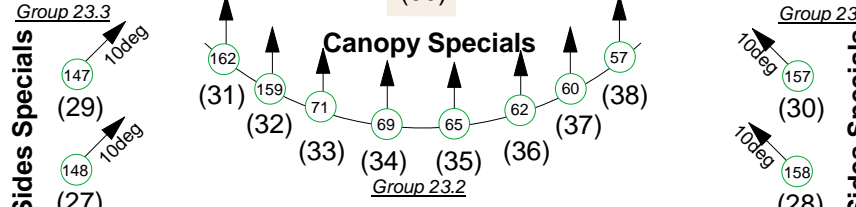

Chan Centre Concert Hall Magic Sheet

Red Violin Patch - House Patch

September 1, 2012

Specials

Group 22 - Back
Group 23 - Specials

US Catwalk Specials

Group 22 - (41 - 58)
Group 22.1 19deg
Group 22.2 10deg

Canopy Specials

Group 23.3

Cove Specials

Group 23.1
Top Rail

Group 23 - (21 - 38)
Group 23.1 Cove
Group 23.2 Canopy
Group 23.3 Sides

House Lights

Group 30 - (161 - 168)

Apron & Front Lights

Group 21