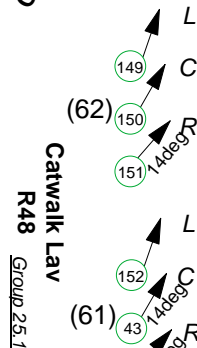

Chan Centre Concert Hall Magic Sheet

Red Violin Patch - House Patch

September 1, 2012

Specials

Group 22 - Back
Group 23 - Specials

US Catwalk Specials

Group 22 - (41 - 58)
Group 22.1 19deg
Group 22.2 10deg

Canopy Specials

Group 23.3

Cove Specials

Group 23.1
Top Rail

Group 23 - (21 - 38)
Group 23.1 Cove
Group 23.2 Canopy
Group 23.3 Sides

House Lights

Group 30 - (161 - 168)

Apron & Front Lights

Group 21

Up Stage S4s R132

Canopy

Mid Stage S4s R132

Canopy

Cove Bottom Rail

Group 21 - (1 - 14)
Group 21.1 Apron
Group 21.2 MidStage
Group 21.3 Upstage

Colours

Par 64 NS
Centre Tips
Group 24

Par 64 NS
Center Tips
Group 24

Balcony Blue R80

Balcony Front

Group 24 - (81 - 84) - Tips
Group 25 - Colours
(61 - 69 + 71-73)

Various Lights

Channels 91 - 100 patched to dimmers 1 - 10 on the Floor.

Works

- Pit Works.....(151)
- Backstage.....(152)
- Catwalk.....(153)
- FOH Cove.....(154)