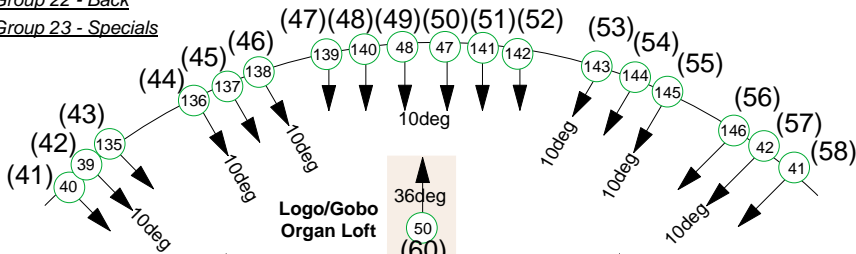

Chan Centre Concert Hall Magic Sheet

Red Violin Patch - House Patch

September 1, 2012

Specials

Group 22 - Back
Group 23 - Specials

US Catwalk Specials

Group 22 - (41 - 58)
Group 22.1 19deg
Group 22.2 10deg

Canopy Specials

Group 23.3

Cove Specials

Group 23.1
Top Rail

Group 23 - (21 - 38)
Group 23.1 Cove
Group 23.2 Canopy
Group 23.3 Sides

House Lights

Group 30 - (161 - 168)

Apron & Front Lights

Group 21

Up Stage S4s R132

Canopy

Mid Stage S4s R132

Canopy

Cove Bottom Rail

Group 21 - (1 - 14)
Group 21.1 Apron
Group 21.2 MidStage
Group 21.3 Upstage

Colours

Par 64 NS
Centre Tips
Group 24