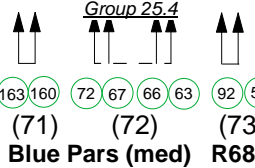

Up Stage S4s R132

Canopy

Mid Stage S4s R132

Canopy

Cove Bottom Rail

Group 21 - (1 - 14)
Group 21.1 Apron
Group 21.2 MidStage
Group 21.3 Upstage

Colours

Par 64 NS
Centre Tips
Group 24