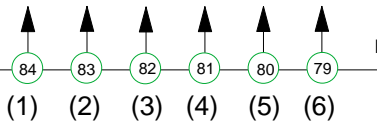

Up Stage S4s R132

Canopy

Mid Stage S4s R132

Canopy

Cove Bottom Rail

Group 21 - (1 - 14)
Group 21.1 Apron
Group 21.2 MidStage
Group 21.3 Upstage

Colours

Par 64 NS
Centre Tips
Group 24

Par 64 NS
Center Tips
Group 24

Balcony Blue R80

Balcony Front

Group 24 - (81 - 84) - Tips
Group 25 - Colours
(61 - 69 + 71-73)

Various Lights

Channels 91 - 100 patched to dimmers 1 - 10 on the Floor.

Works

- Pit Works.....(151)
- Backstage.....(152)
- Catwalk.....(153)
- FOH Cove.....(154)