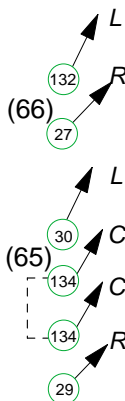

Chan Centre Concert Hall Magic Sheet

Red Violin Patch - House Patch

September 1, 2012

Specials

Group 22 - Back
Group 23 - Specials

US Catwalk Specials

Group 22 - (41 - 58)
Group 22.1 19deg
Group 22.2 10deg

Canopy Specials

Group 23.3

Cove Specials

Group 23.1
Top Rail

Group 23 - (21 - 38)
Group 23.1 Cove
Group 23.2 Canopy
Group 23.3 Sides

House Lights

Group 30 - (161 - 168)

Apron & Front Lights

Group 21

Up Stage S4s R132

Canopy

Mid Stage S4s R132

Canopy

Cove Bottom Rail

Group 21 - (1 - 14)
Group 21.1 Apron
Group 21.2 MidStage
Group 21.3 Upstage

Colours

Par 64 NS
Centre Tips
Group 24

Par 64 NS
Center Tips
Group 24

Balcony Blue R80

Balcony Front

Group 24 - (81 - 84) - Tips
Group 25 - Colours
(61 - 69 + 71-73)

Various Lights

Channels 91 - 100 patched to dimmers 1 - 10 on the Floor.

Works

- Pit Works.....(151)
- Backstage.....(152)
- Catwalk.....(153)
- FOH Cove.....(154)