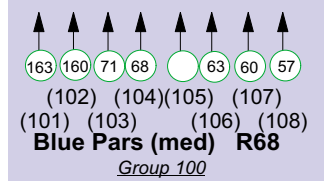

House Lights

Group 160 - (161 - 168)

Apron & Front Lights

Group 10 - (1 - 14)

Colours

Arch Washes

Canopy Concert Lighting

Various Lights

Chans 121 - 130 @ dims 1 - 10.
Loose Quad Zooms: 201 - 215.
Stage Power (496)

Works		Running Lights
Pit Works.....(136)		Pit.....(156)
Backstage.....(137)		Stage.....(157)
Catwalk.....(138)		Clip Lights.....(158)
FOH Cove.....(139)		Under Choir Loft.....(159)
		Catwalk.....(160)
		Aisle Lights.....(179)
		(All Channels Parked at full)
Decor		
Balcony Sconces.....(171)		
Column Sconces.....(172)		
Canopy Glitter.....(173)		
String Up Lights.....(174)		
		Recording Lx.....(114)
		Light Locks.....(178)
		Sound Op Lx.....(176)