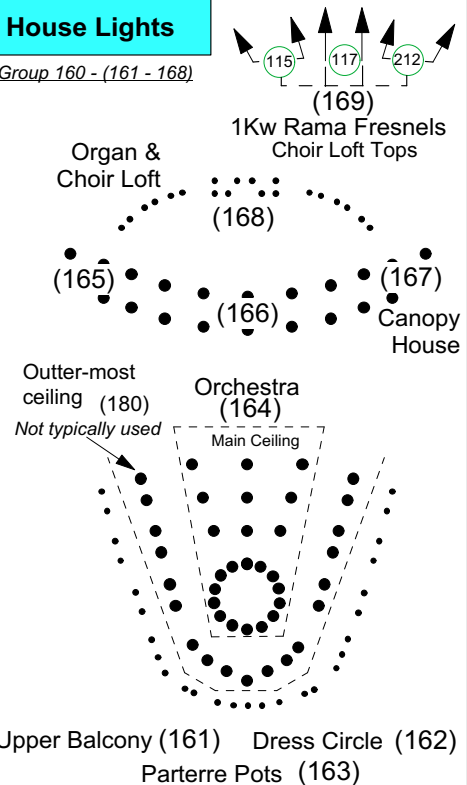

Chan Centre Concert Hall Magic Sheet La La Land House Patch

Sept 2021

Specials

US Catwalk Specials

Group 40 - (41 - 60)
Group 41 - 19deg
Group 42 - 10deg

Canopy Specials

Cat Sides Specials
Stairs
Group 65 --> (65) 147
Group 63 --> (63) 149
Group 61 --> (61) 148
Group 60 - All

House Lights

Group 160 - (161 - 168)

Apron & Front Lights

Group 10 - (1 - 14)

Colours

Arch Washes

Canopy Concert Lighting

Various Lights

Chans 121 - 130 @ dims 1 - 10.
Loose Quad Zooms: 201 - 215.
Stage Power (496)

Works		Running Lights
Pit Works.....(136)		Pit.....(156)
Backstage.....(137)		Stage.....(157)
Catwalk.....(138)		Clip Lights.....(158)
FOH Cove.....(139)		Under Choir Loft.....(159)
		Catwalk.....(160)
		Aisle Lights.....(179)
		(All Channels Parked at full)
Decor		
Balcony Sconces.....(171)		
Column Sconces.....(172)		
Canopy Glitter.....(173)		
String Up Lights.....(174)		
		Recording Lx.....(114)
		Light Locks.....(178)
		Sound Op Lx.....(176)

2/341 Device Uni/Address	19deg (18)	14deg (19) (20)
53 Dimmer	Colour-Source 2/493	2/483 2/488
25 Channel	Iris 2/500	2/498 2/499
	I-Cue 2/479	2/471 2/475

Canopy Power (498) I-Cues Catwalk Power (499)