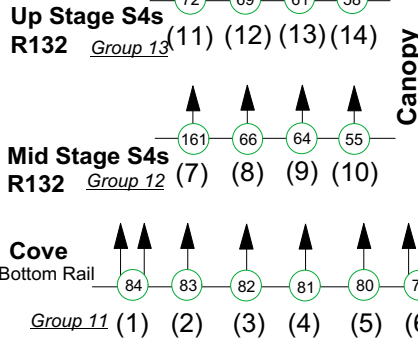

Apron & Front Lights

Group 10 - (1 - 14)