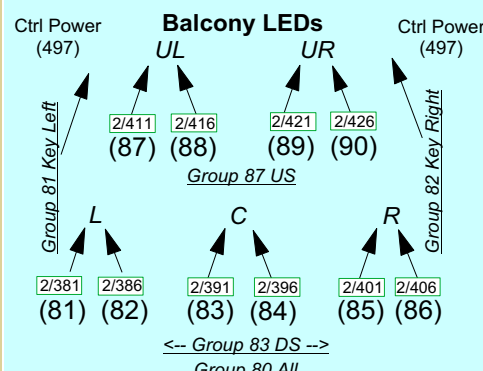

House Lights

Group 160 - (161 - 168)

Apron & Front Lights

Group 10 - (1 - 14)

Colours

Arch Washes

Canopy Concert Lighting

Various Lights

Chans 121 - 130 @ dims 1 - 10.
Loose Quad Zooms: 201 - 215.
Stage Power (496)

Works		Running Lights
Pit Works.....(136)		Pit.....(156)
Backstage.....(137)		Stage.....(157)
Catwalk.....(138)		Clip Lights.....(158)
FOH Cove.....(139)		Under Choir Loft.....(159)
		Catwalk.....(160)
		Aisle Lights.....(179)
		(All Channels Parked at full)
Decor		
Balcony Sconces.....(171)		
Column Sconces.....(172)		
Canopy Glitter.....(173)		
String Up Lights.....(174)		
		Recording Lx.....(114)
		Light Locks.....(178)
		Sound Op Lx.....(176)