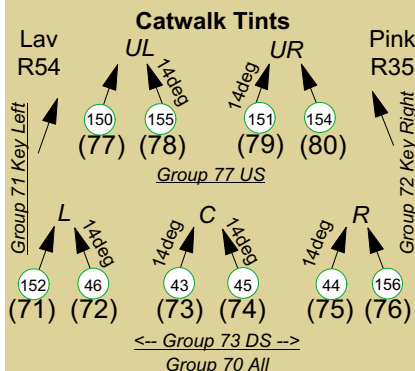

Chan Centre Concert Hall Magic Sheet La La Land House Patch

Sept 2021

Specials

US Catwalk Specials

Group 40 - (41 - 60)
Group 41 - 19deg
Group 42 - 10deg

Canopy Specials

Cat Sides Specials
Stairs
Group 65 --> (65) 147
Group 63 --> (63) 149
Group 61 --> (61) 148
Group 60 - All

House Lights

Group 160 - (161 - 168)

Apron & Front Lights

Group 10 - (1 - 14)

Colours

Arch Washes

Canopy Concert Lighting

Various Lights

Chans 121 - 130 @ dims 1 - 10.
Loose Quad Zooms: 201 - 215.
Stage Power (496)

Works		Running Lights
Pit Works.....(136)		Pit.....(156)
Backstage.....(137)		Stage.....(157)
Catwalk.....(138)		Clip Lights.....(158)
FOH Cove.....(139)		Under Choir Loft.....(159)
		Catwalk.....(160)
		Aisle Lights.....(179)
		(All Channels Parked at full)
Decor		
Balcony Sconces.....(171)		
Column Sconces.....(172)		
Canopy Glitter.....(173)		
String Up Lights.....(174)		
		Recording Lx.....(114)
		Light Locks.....(178)
		Sound Op Lx.....(176)

2/341 Device Uni/Address	19deg (18)	14deg (19) (20)
53 Dimmer	Colour-Source 2/493	2/483 2/488
25 Channel	Iris 2/500	2/498 2/499
	I-Cue 2/479	2/471 2/475

Canopy Power (498) I-Cues Catwalk Power (499)