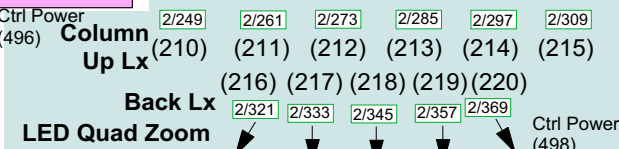

House Lights

Group 160 - (161 - 168)

Apron & Front Lights

Group 10 - (1 - 14)

Colours

Arch Washes

Canopy Concert Lighting

Various Lights

Chans 121 - 130 @ dims 1 - 10.
Loose Quad Zooms: 201 - 215.
Stage Power (496)

Works		Running Lights
Pit Works.....(136)		Pit.....(156)
Backstage.....(137)		Stage.....(157)
Catwalk.....(138)		Clip Lights.....(158)
FOH Cove.....(139)		Under Choir Loft.....(159)
		Catwalk.....(160)
		Aisle Lights.....(179)
		(All Channels Parked at full)
Decor		
Balcony Sconces.....(171)		
Column Sconces.....(172)		
Canopy Glitter.....(173)		
String Up Lights.....(174)		
		Recording Lx.....(114)
		Light Locks.....(178)
		Sound Op Lx.....(176)