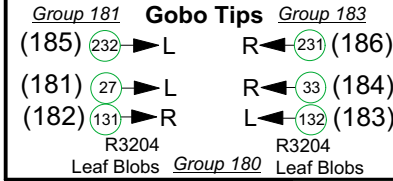

House Lights

Group 160 - (161 - 168)

Apron & Front Lights

Group 10 - (1 - 14)

Colours

Arch Washes

Canopy Concert Lighting

Various Lights

Chans 121 - 130 @ dims 1 - 10.
Loose Quad Zooms: 201 - 215.
Stage Power (496)

Works		Running Lights
Pit Works.....(136)		Pit.....(156)
Backstage.....(137)		Stage.....(157)
Catwalk.....(138)		Clip Lights.....(158)
FOH Cove.....(139)		Under Choir Loft.....(159)
		Catwalk.....(160)
		Aisle Lights.....(179)
		(All Channels Parked at full)
Decor		
Balcony Sconces.....(171)		
Column Sconces.....(172)		
Canopy Glitter.....(173)		
String Up Lights.....(174)		
		Recording Lx.....(114)
		Light Locks.....(178)
		Sound Op Lx.....(176)