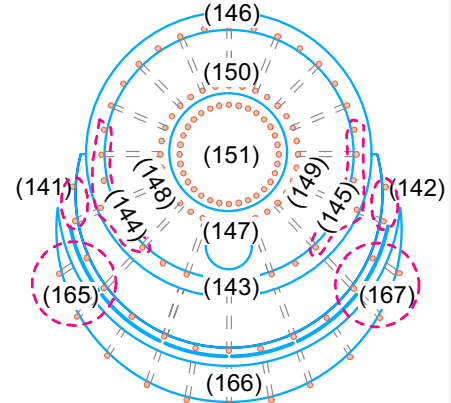

House Lights

Group 160 - (161 - 168)

Apron & Front Lights

Group 10 - (1 - 14)

Colours

Arch Washes

Canopy Concert Lighting

Various Lights

Chans 121 - 130 @ dims 1 - 10.
Loose Quad Zooms: 201 - 215.
Stage Power (496)

Works		Running Lights
Pit Works.....(136)		Pit.....(156)
Backstage.....(137)		Stage.....(157)
Catwalk.....(138)		Clip Lights.....(158)
FOH Cove.....(139)		Under Choir Loft.....(159)
		Catwalk.....(160)
		Aisle Lights.....(179)
		(All Channels Parked at full)
Decor		
Balcony Sconces.....(171)		
Column Sconces.....(172)		
Canopy Glitter.....(173)		
String Up Lights.....(174)		
		Recording Lx.....(114)
		Light Locks.....(178)
		Sound Op Lx.....(176)