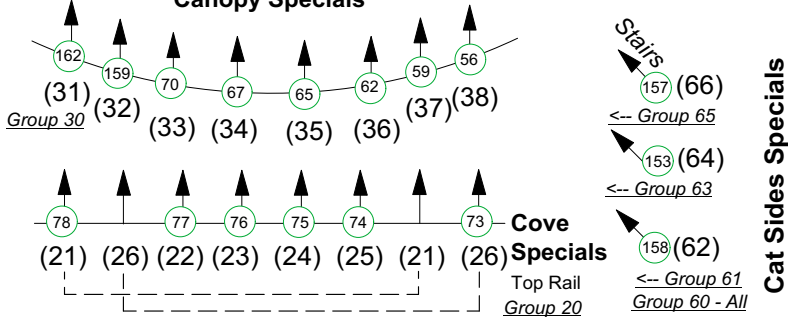

Chan Centre Concert Hall Magic Sheet La La Land House Patch

Sept 2021

Specials

US Catwalk Specials

Group 40 - (41 - 60)
Group 41 - 19deg
Group 42 - 10deg

Canopy Specials

Cat Sides Specials
Stairs
Group 65 --> (65) 147
Group 63 --> (63) 149
Group 61 --> (61) 148
Group 60 - All

House Lights

Group 160 - (161 - 168)

Apron & Front Lights

Group 10 - (1 - 14)

Colours

Arch Washes

Canopy Concert Lighting

Various Lights

Chans 121 - 130 @ dims 1 - 10.
Loose Quad Zooms: 201 - 215.
Stage Power (496)

Works		Running Lights
Pit Works.....(136)		Pit.....(156)
Backstage.....(137)		Stage.....(157)
Catwalk.....(138)		Clip Lights.....(158)
FOH Cove.....(139)		Under Choir Loft.....(159)
		Catwalk.....(160)
		Aisle Lights.....(179)
		(All Channels Parked at full)
Decor		
Balcony Sconces.....(171)		
Column Sconces.....(172)		
Canopy Glitter.....(173)		
String Up Lights.....(174)		
		Recording Lx.....(114)
		Light Locks.....(178)
		Sound Op Lx.....(176)

2/341 Device Uni/Address	19deg (18)	14deg (19) (20)
53 Dimmer	Colour-Source 2/493	2/483 2/488
25 Channel	Iris 2/500	2/498 2/499
	I-Cue 2/479	2/471 2/475

Canopy Power (498) I-Cues Catwalk Power (499)