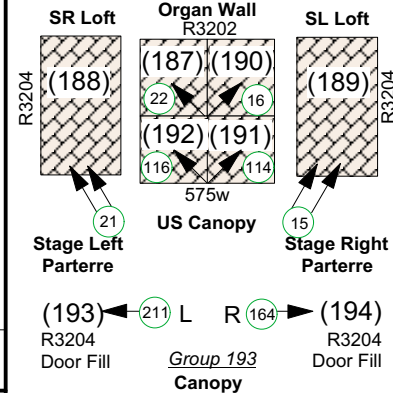

Chan Centre Concert Hall Magic Sheet La La Land House Patch

Sept 2021

Specials

US Catwalk Specials

Group 40 - (41 - 60)
Group 41 - 19deg
Group 42 - 10deg

Canopy Specials

Cat Sides Specials
Stairs
Group 65 --> (65) 147
Group 63 --> (63) 149
Group 61 --> (61) 148
Group 60 - All

House Lights

Group 160 - (161 - 168)

Apron & Front Lights

Group 10 - (1 - 14)

Colours

Arch Washes

Canopy Concert Lighting

Various Lights

Chans 121 - 130 @ dims 1 - 10.
Loose Quad Zooms: 201 - 215.
Stage Power (496)

Works		Running Lights
Pit Works.....(136)		Pit.....(156)
Backstage.....(137)		Stage.....(157)
Catwalk.....(138)		Clip Lights.....(158)
FOH Cove.....(139)		Under Choir Loft.....(159)
		Catwalk.....(160)
		Aisle Lights.....(179)
		(All Channels Parked at full)
Decor		
Balcony Sconces.....(171)		
Column Sconces.....(172)		
Canopy Glitter.....(173)		
String Up Lights.....(174)		
		Recording Lx.....(114)
		Light Locks.....(178)
		Sound Op Lx.....(176)