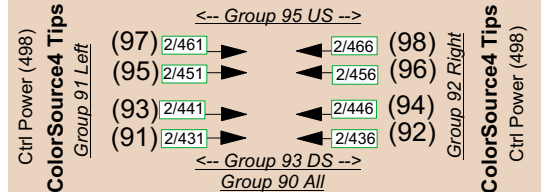

House Lights

Group 160 - (161 - 168)

Apron & Front Lights

Group 10 - (1 - 14)

Colours

Arch Washes

Canopy Concert Lighting

Various Lights

Chans 121 - 130 @ dims 1 - 10.
Loose Quad Zooms: 201 - 215.
Stage Power (496)

Works		Running Lights
Pit Works.....(136)		Pit.....(156)
Backstage.....(137)		Stage.....(157)
Catwalk.....(138)		Clip Lights.....(158)
FOH Cove.....(139)		Under Choir Loft.....(159)
		Catwalk.....(160)
		Aisle Lights.....(179)
		(All Channels Parked at full)
Decor		
Balcony Sconces.....(171)		
Column Sconces.....(172)		
Canopy Glitter.....(173)		
String Up Lights.....(174)		
		Recording Lx.....(114)
		Light Locks.....(178)
		Sound Op Lx.....(176)

2/341 Device Uni/Address	19deg (18)	14deg (19) (20)
53 Dimmer	Colour-Source 2/493	2/483 2/488
25 Channel	Iris 2/500	2/498 2/499
	I-Cue 2/479	2/471 2/475

Canopy Power (498) I-Cues Catwalk Power (499)