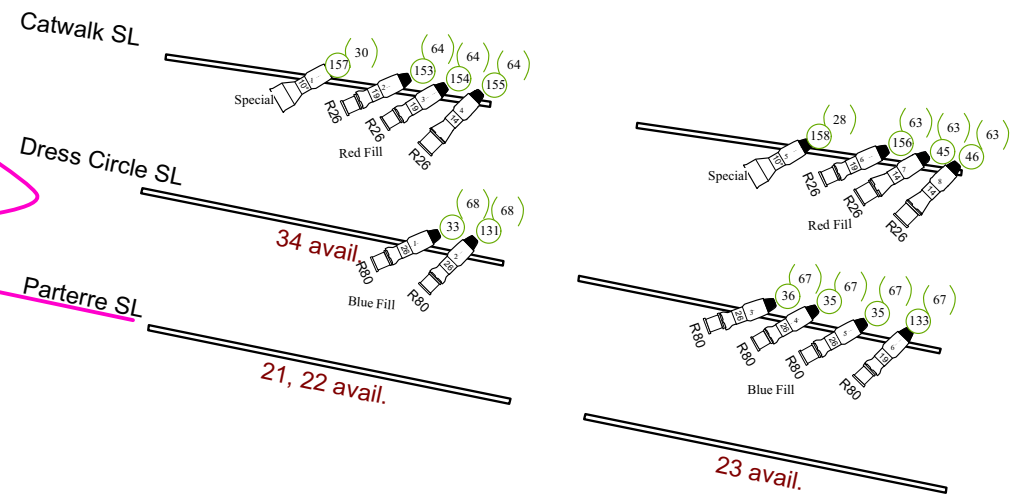

Chan Concert Hall House Plot
 Parterre, Dress Circles, & Catwalks stack vertically
 Cove Pipes stack vertically
POSITIONS ARE TO SCALE. LOCATIONS ARE NOT TO SCALE!

Inventory used in House Hang:

27 - 10deg S4 750w	8 - 26deg LED ColorSource4
10 - 14deg S4 750w	6 - 7" Fresnel 1Kw
34 - 19deg S4 750w	8 - Par 64 Med 1Kw
10 - 26deg S4 750w	
2 - 26deg S4 575w	128 - Par 56 Nar 300 (unfocusable concert top light)
2 - Rosco I-Cues	
2 - Rosco DMX Iris kits	

Dimmers:
 148 dimmers total, available in venue for use;
 94 dimmers total, used in House Hang; plus
 54 dimmers remaining throughout the venue.

Spare Lenses around Venue:

Catwalk	Canopy
2 - 10 deg lenses	4 - 19deg lenses
6 - 19deg lenses	4 - 26deg lenses
	2 - 36deg lenses

Legend

- ETC ColorSource 4 LED RGB-L
- ETC 575w S4 barrel degree
- ETC 750w S4 barrel degree
- 750w lamp cap
- Device DMX address
- Dimmer/Non-Dim
- Channel
- 2/301 Universe / Address

Red Violin LED House Plot
 Revised as of Sept. 2016