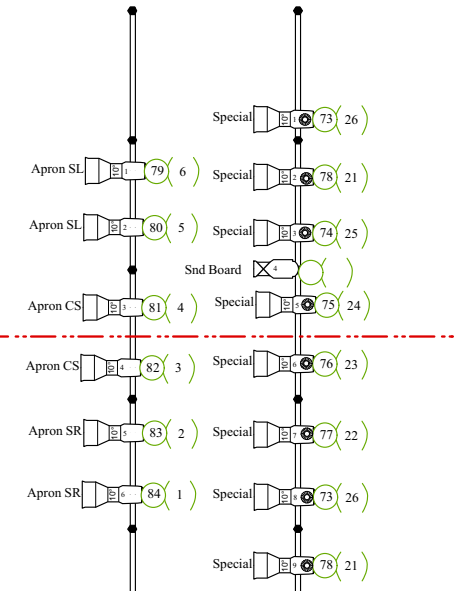

Chan Concert Hall House Plot
 Parterre, Dress Circles, & Catwalks stack vertically
 Cove Pipes stack vertically
POSITIONS ARE TO SCALE. LOCATIONS ARE NOT TO SCALE!

Inventory used in House Hang:

27 - 10deg S4 750w	8 - 26deg LED ColorSource4
10 - 14deg S4 750w	6 - 7" Fresnel 1Kw
34 - 19deg S4 750w	8 - Par 64 Med 1Kw
10 - 26deg S4 750w	
2 - 26deg S4 575w	128 - Par 56 Nar 300 (unfocusable concert top light)
2 - Rosco I-Cues	
2 - Rosco DMX Iris kits	

Dimmers:
 148 dimmers total, available in venue for use;
 94 dimmers total, used in House Hang; plus
 54 dimmers remaining throughout the venue.

Spare Lenses around Venue:

Catwalk	Canopy
2 - 10 deg lenses	4 - 19deg lenses
6 - 19deg lenses	4 - 26deg lenses
	2 - 36deg lenses

Legend

- ETC ColorSource 4 LED RGB-L
- ETC 575w S4 barrel degree
- ETC 750w S4 barrel degree
- 750w lamp cap
- Device DMX address
- Dimmer/Non-Dim
- Channel
- 2/301 Universe / Address

Red Violin LED House Plot
 Revised as of Sept. 2016