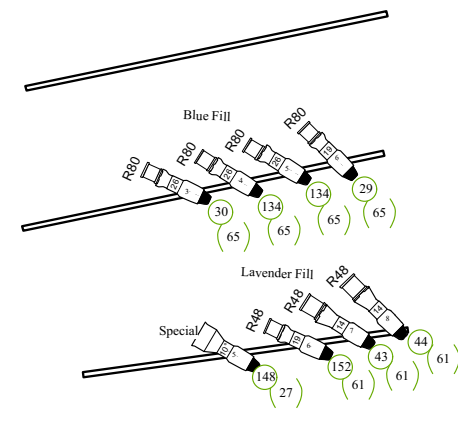

Chan Concert Hall House Plot
 Parterre, Dress Circles, & Catwalks stack vertically
 Cove Pipes stack vertically
POSITIONS ARE TO SCALE. LOCATIONS ARE NOT TO SCALE!

Inventory used in House Hang:

27 - 10deg S4 750w	8 - 26deg LED ColorSource4
10 - 14deg S4 750w	6 - 7" Fresnel 1Kw
34 - 19deg S4 750w	8 - Par 64 Med 1Kw
10 - 26deg S4 750w	
2 - 26deg S4 575w	128 - Par 56 Nar 300 (unfocusable concert top light)
2 - Rosco I-Cues	
2 - Rosco DMX Iris kits	

Dimmers:
 148 dimmers total, available in venue for use;
 94 dimmers total, used in House Hang; plus
 54 dimmers remaining throughout the venue.

Spare Lenses around Venue:

Catwalk	Canopy
2 - 10 deg lenses	4 - 19deg lenses
6 - 19deg lenses	4 - 26deg lenses
	2 - 36deg lenses

Legend

- ETC ColorSource 4 LED RGB-L
- ETC 575w S4 barrel degree
- ETC 750w S4 barrel degree
- 750w lamp cap
- Device DMX address
- Dimmer/Non-Dim
- Channel
- 2/301 Universe / Address

Red Violin LED House Plot
 Revised as of Sept. 2016