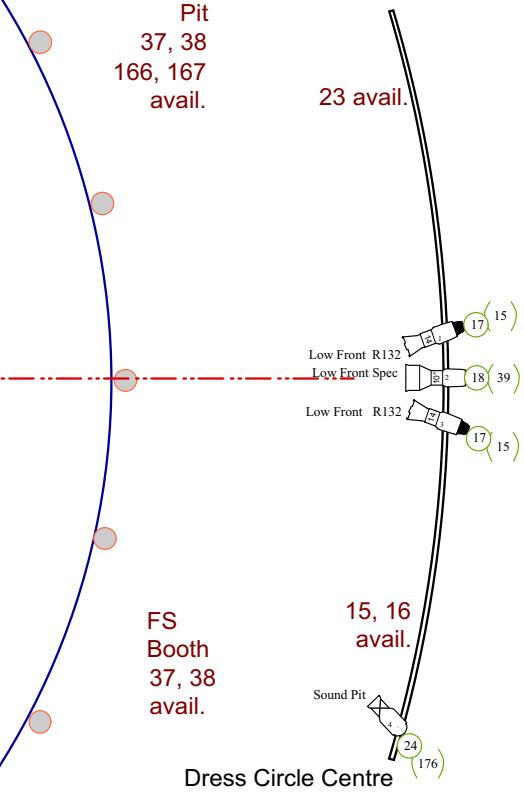

Chan Concert Hall House Plot
 Parterre, Dress Circles, & Catwalks stack vertically
 Cove Pipes stack vertically
POSITIONS ARE TO SCALE. LOCATIONS ARE NOT TO SCALE!

Inventory used in House Hang:

27 - 10deg S4 750w	8 - 26deg LED ColorSource4
10 - 14deg S4 750w	6 - 7" Fresnel 1Kw
34 - 19deg S4 750w	8 - Par 64 Med 1Kw
10 - 26deg S4 750w	
2 - 26deg S4 575w	128 - Par 56 Nar 300 (unfocusable concert top light)
2 - Rosco I-Cues	
2 - Rosco DMX Iris kits	

Dimmers:
 148 dimmers total, available in venue for use;
 94 dimmers total, used in House Hang; plus
 54 dimmers remaining throughout the venue.

Spare Lenses around Venue:

Catwalk	Canopy
2 - 10 deg lenses	4 - 19deg lenses
6 - 19deg lenses	4 - 26deg lenses
	2 - 36deg lenses

Legend

- ETC ColorSource 4 LED RGB-L
- ETC 575w S4 barrel degree
- ETC 750w S4 barrel degree
- 750w lamp cap
- Device DMX address
- Dimmer/Non-Dim
- Channel
- 2/301 Universe / Address

Red Violin LED House Plot
 Revised as of Sept. 2016