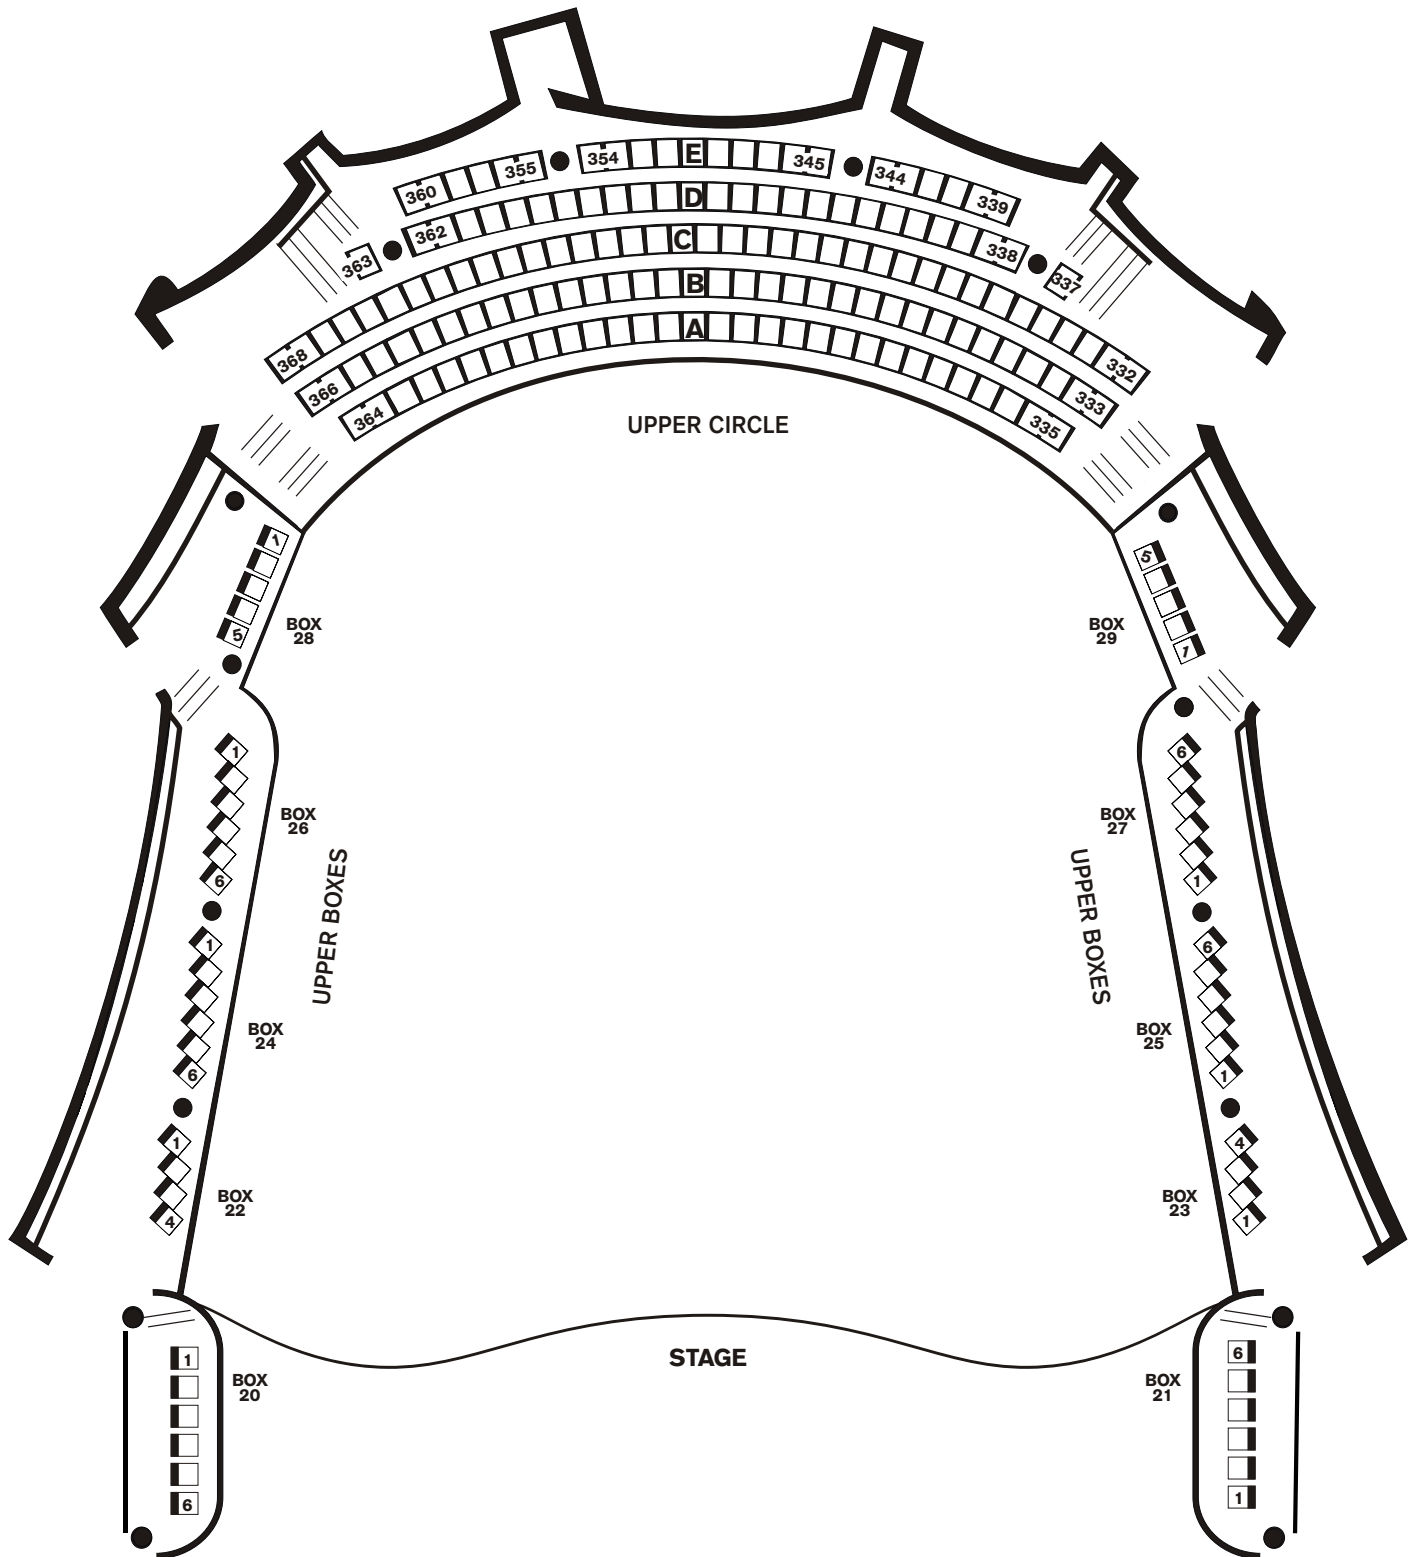

The CHAN CENTRE
FOR THE PERFORMING ARTS

Chan Centre for the Performing Arts at UBC
6265 Crescent Road Vancouver, B.C. Canada V6T 1Z1
tel: 604.822.9197 fax: 604.822.1606
email: chan.centre@ubc.ca web: www.chancentre.com