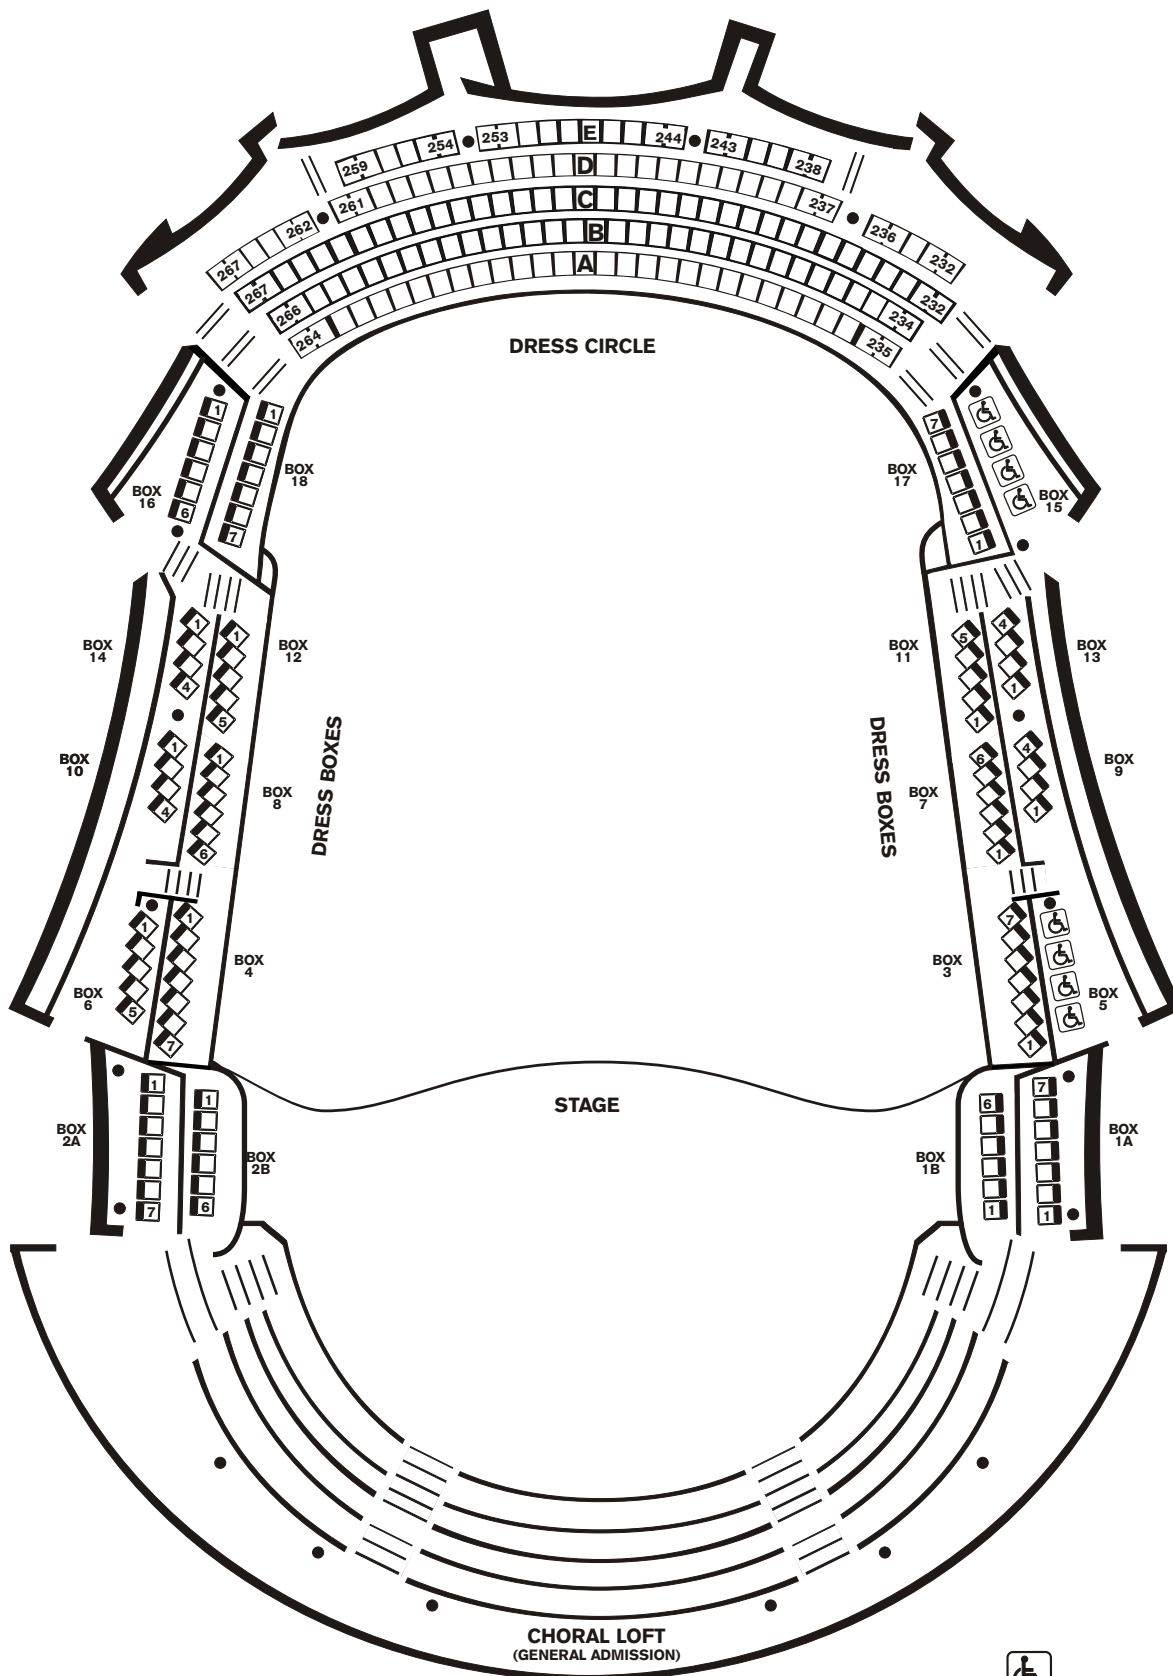

 Wheelchair Locations

The CHAN CENTRE
FOR THE PERFORMING ARTS

Chan Centre for the Performing Arts at UBC
6265 Crescent Road Vancouver, B.C. Canada V6T 1Z1
tel: 604.822.9197 fax: 604.822.1606
email: chan.centre@ubc.ca web: www.chancentre.com