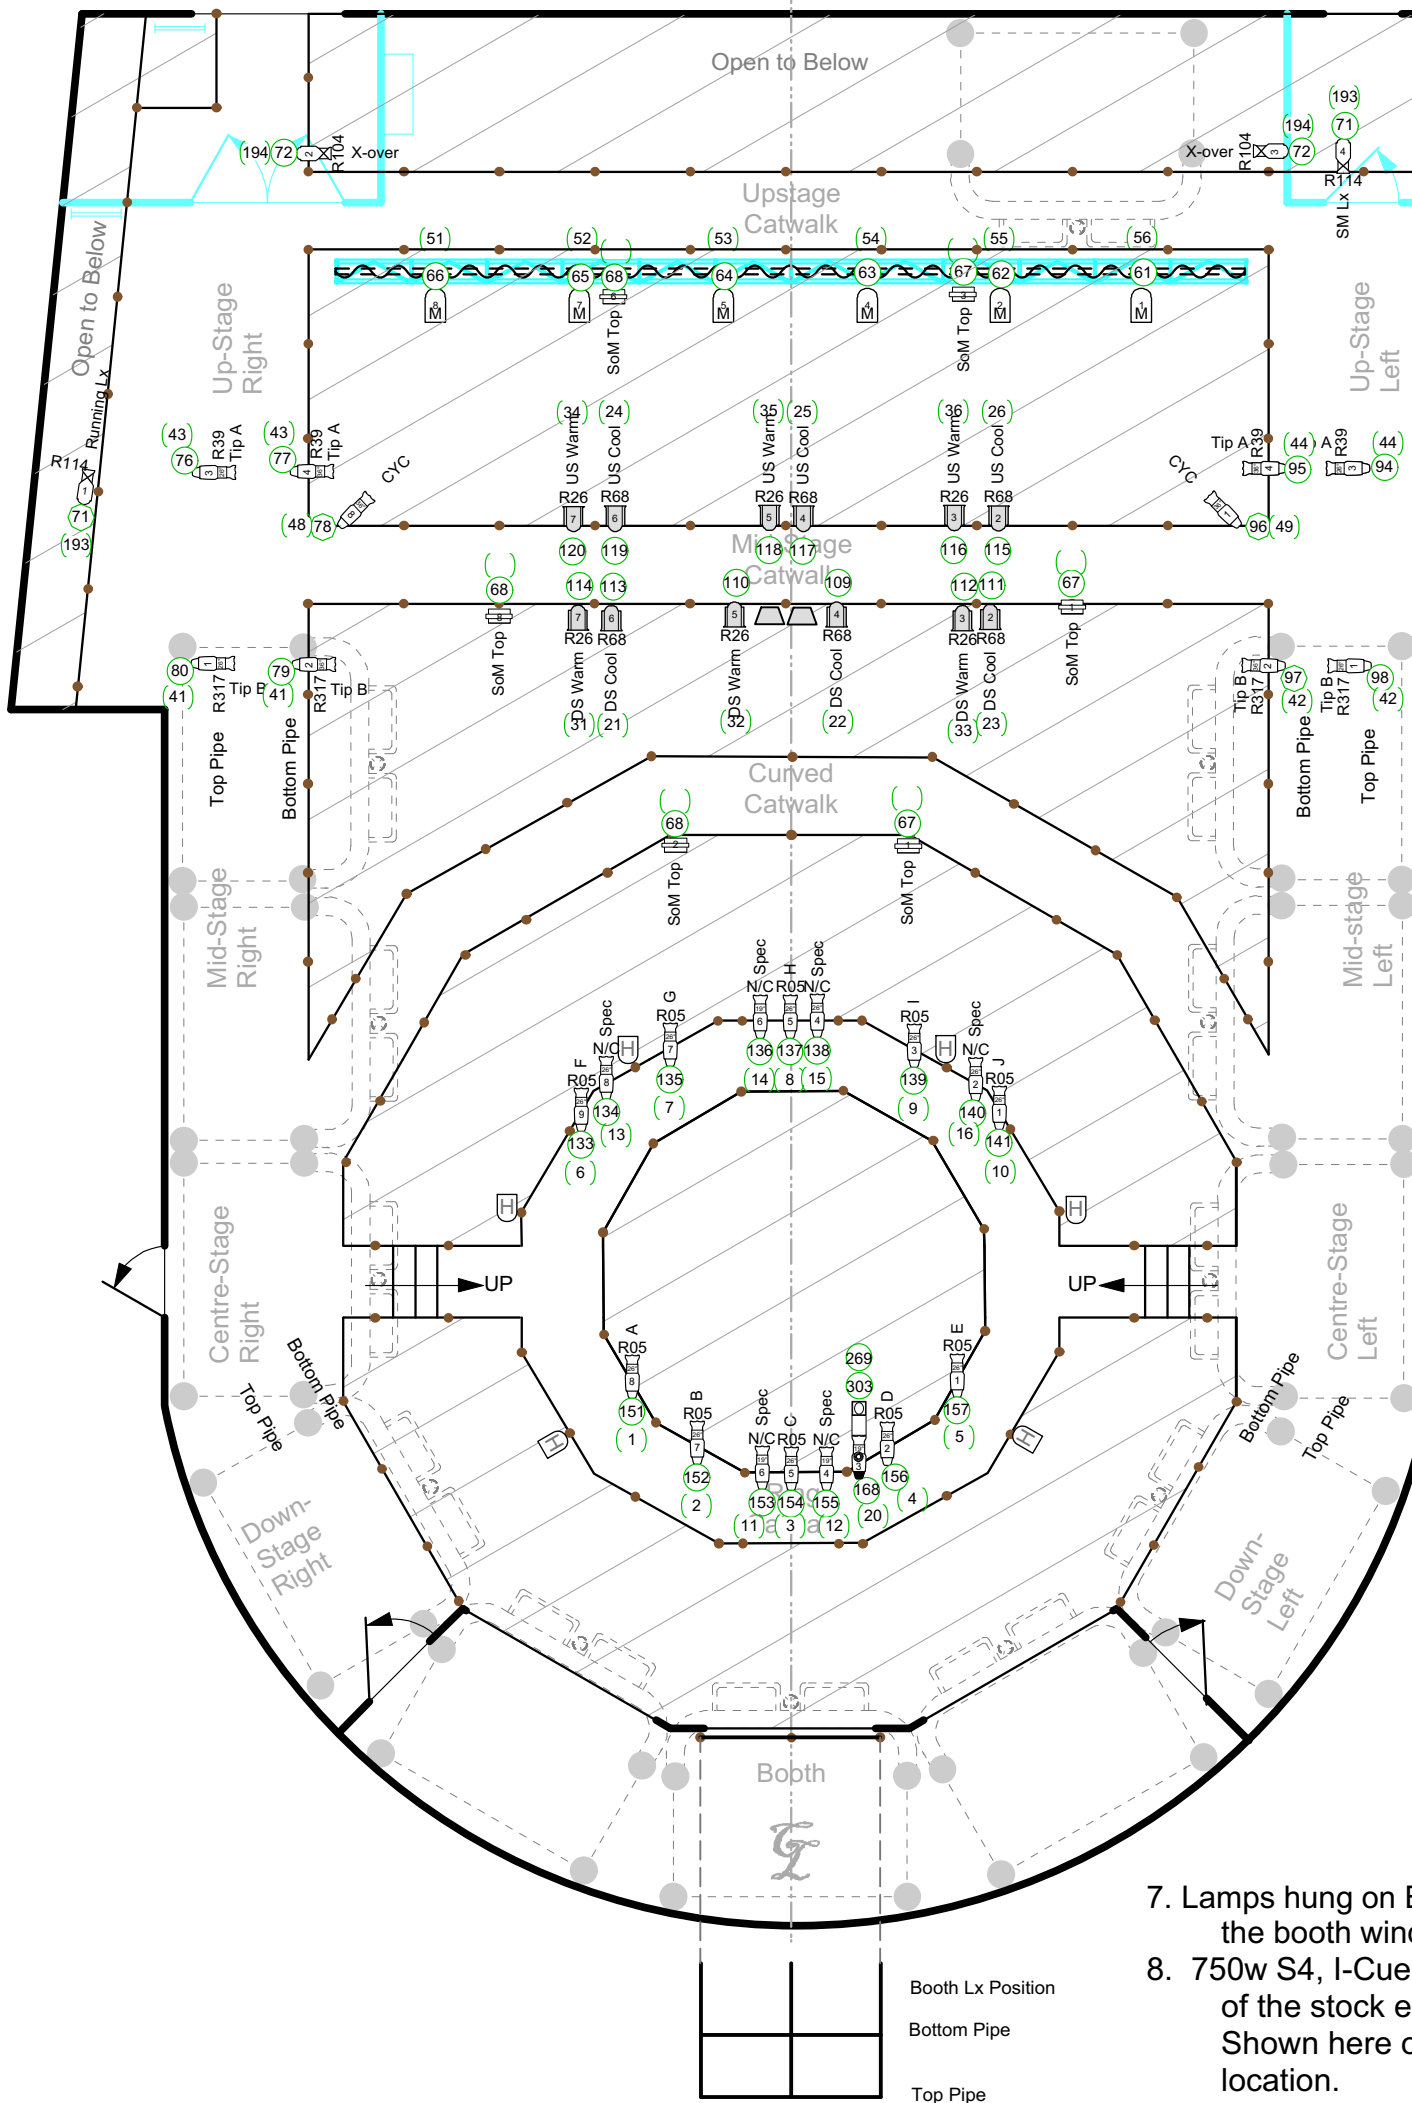

5' Scale  
18" Scale

Symbol	Description	Total in Studio	Used in Studio House Hang	Remaining in Studio after House Hang
	ETC S4 19 DEG 575w	8	3	5
	ETC S4 26 DEG 575w	55	17	38
	ETC S4 36 DEG 575w	16	6	10
	Selecon Rama 7" Fresnel 1Kw	12	12	0
	FE Lighting Par 64 Medium Flood 1 Kw	6	6	0
	Altman 360Q 6x16 - 750w	5	4	1
	ETC S4 10 DEG 575w Available from building stock			
	ETC S4 14 DEG 575w Available from building stock			
	ETC S4 50 DEG 575w Available from building stock			
	FE Lighting Par 64 Narrow Flood 1 Kw Bulbs available from building stock			
	FE Lighting Par 56 House Lights ONLY	6	6	
	Strand Coda 500w Single Cell Cyc units House Lights ONLY	6	6	

- Front Focus
- R64 Colour
- Gobo Instrument Number
- 158 Dimmer Number
- 85 Channel Number
- 269 I-Cue Address
- 303 DMX Iris Address
- 750w S4

- Notes:
1. Top light instruments must be yoked out horizontal.
  2. Coil extra at lamp.
  3. Basic plot takes 1 person 4 hours to hang & cct.
  4. Par 64 need black face frames in front of gel.
  5. Sound Op Lx dimmer 41.
  6. Units available from building stock must be confirmed by Chan Staff prior to load in.
  7. Lamps hung on Booth Lx Position may require the booth window to be open.
  8. 750w S4, I-Cue, and DMX Iris are NOT part of the stock equipment for the Telus. Shown here only for reference of preferred location.
  9. I-Cue address 269-272. Iris address 303.