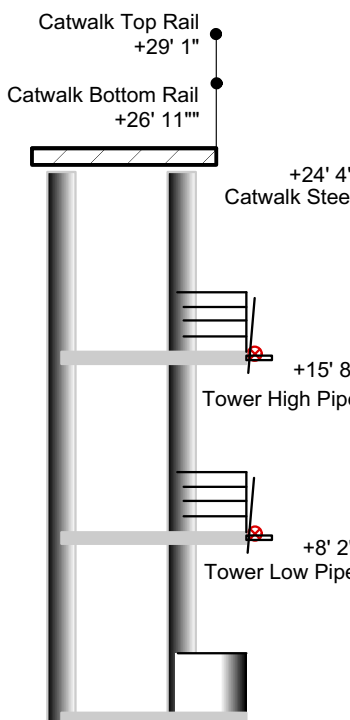

5' Scale  
18" Scale

Symbol	Description	Total in Studio	Used in Studio House Hang	Remaining in Studio after House Hang
	ETC S4 19 DEG 575w	8	3	5
	ETC S4 26 DEG 575w	55	17	38
	ETC S4 36 DEG 575w	16	6	10
	Selecon Rama 7" Fresnel 1Kw	12	12	0
	FE Lighting Par 64 Medium Flood 1 Kw	6	6	0
	Altman 360Q 6x16 - 750w	5	4	1
	ETC S4 10 DEG 575w Available from building stock			
	ETC S4 14 DEG 575w Available from building stock			
	ETC S4 50 DEG 575w Available from building stock			
	FE Lighting Par 64 Narrow Flood 1 Kw Bulbs available from building stock			
	FE Lighting Par 56 House Lights ONLY	6	6	
	Strand Coda 500w Single Cell Cyc units House Lights ONLY	6	6	

- Front Focus
- R64 Colour
- Gobo Instrument Number
- 158 Dimmer Number
- 85 Channel Number
- 269 I-Cue Address
- 303 DMX Iris Address
- 750w S4

- Notes:
1. Top light instruments must be yoked out horizontal.
  2. Coil extra at lamp.
  3. Basic plot takes 1 person 4 hours to hang & cct.
  4. Par 64 need black face frames in front of gel.
  5. Sound Op Lx dimmer 41.
  6. Units available from building stock must be confirmed by Chan Staff prior to load in.
  7. Lamps hung on Booth Lx Position may require the booth window to be open.
  8. 750w S4, I-Cue, and DMX Iris are NOT part of the stock equipment for the Telus. Shown here only for reference of preferred location.
  9. I-Cue address 269-272. Iris address 303.